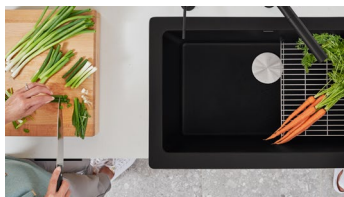

COLOR-COORDINATED

UNIT Inspiration

prep.

- Create a streamlined BLANCO UNIT by color coordinating with a SILGRANIT® sink and faucet.
- Silgranit sinks are beloved for their stone-like appearance and pleasant feel.
- Customize the level of color in the faucet with either our full or dual finish offerings.
- Bring calm to the chaos under the sink with the BOTTON II, an organization solution.

LINUS COAL BLACK	VINTERA 30 SUPER SINGLE APRON COAL BLACK	BOTTON II STORAGE SYSTEM NEW
See page 41 for details	See page 18 for details	See page 48 for details

SEMI-PRO HOME CHEF

UNIT Inspiration

- Elevate your culinary skills with a professionally-inspired BLANCO UNIT.
- Opt for a classic stainless steel sink or a pop of Silgranit color.
- Embrace bold with a semi-pro faucet in our new Matte Black finish.
- The ultimate workstation is not complete without accessories.
- Streamline your workflow with the BOTTON II, storage where you need it most.

RIVANA SEMI-PROFESSIONAL MATTE BLACK NEW	PRECIS SUPER SINGLE BOWL CONCRETE GRAY	BOTTON II STORAGE SYSTEM NEW
See page 43 for details	See page 21 for details	See page 48 for details