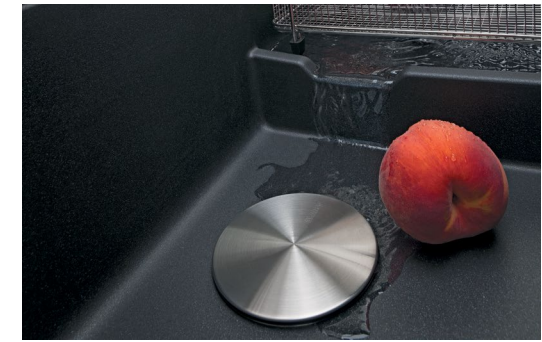

COLOR-COORDINATED DRAINS

Missing the finishing touch? BLANCO color-coordinated drains can be paired with our Silgranit sinks for a color-coordinated statement. Or choose stainless steel for a classic look. Our basket strainers and waste flanges fit the universal 3.5" drain opening.