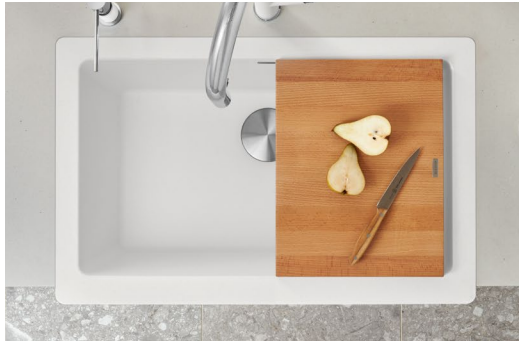

CUTTING BOARDS, COLANDERS & BASKETS

BLANCO accessories are the ultimate in functional style – lightweight, food-safe and custom fitted to sit comfortably on your BLANCO sink. Our premium wood cutting boards stand up to whatever you're cutting, chopping, slicing and dicing, from within the sink or directly on your countertop.

CUTTING BOARDS

From Beech, Walnut and Ash Compound to Red Alder sourced from the United States – BLANCO cutting boards offer a superior cutting surface. Featuring rubber feet for safe use on countertops, our cutting boards are custom fit to conveniently glide over your sink, creating the ultimate workstation.

COLANDERS

BLANCO colanders are designed to conveniently hang over your sink. Made of stainless steel, they are both durable and dishwasher safe. Our ERGON stainless steel sink features a built-in accessory ledge.