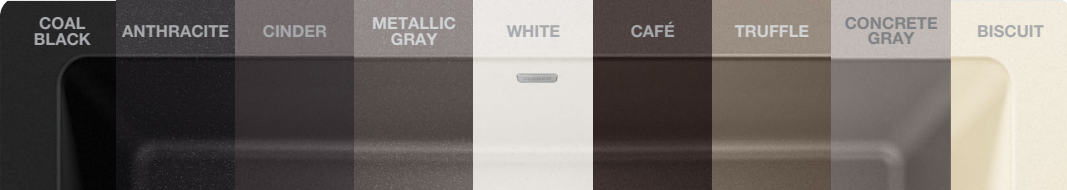

Exclusive Design. Our Silgranit portfolio is offered in 9 different colors and features over 300 exclusive sink designs. Striking hues like our latest Coal Black, will make your Silgranit sink the statement piece you've been looking for.

Unsurpassed Durability. The ultimate choice for long-lasting kitchen bliss. Scuff marks, hot pans and baking trays don't stand a chance against Silgranit.

Easy to Clean. Silgranit has a smooth, non-porous surface that is water and dirt repellent making it stain-resistant and easy to clean.

BUILD A COLOR-COORDINATED BLANCO UNIT

Make a stylish statement in the kitchen. The design dialog is not complete without color. Our Silgranit sinks and faucets create a streamlined look when paired together. With nine nature-inspired hues to choose from, there are endless combinations to build the perfect color-coordinated BLANCO UNIT for any home.

BLANCO SILGRANIT® COLOR PALETTE:

COAL BLACK

Captivating. Intense. Endless Black.

Discover amazing new design opportunities with the ultimate black accent for your kitchen. Our latest Silgranit color, Coal Black, is a deep, intense, flat black that coordinates beautifully with matte cabinetry and countertop finishes found in contemporary kitchens. Whether you want a light kitchen with black accents, or a dark, dramatic monochromatic kitchen design, Coal Black is the perfect choice for those who love **bold design**.