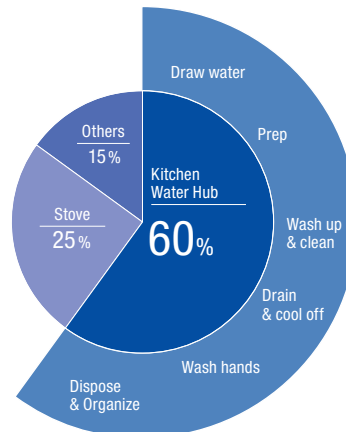

Know your options

Style, color and material combinations are key factors in building the right kitchen water hub. Mix and match our products and create the perfect combination that appeals to your customers' style and meets the needs of their lifestyle.