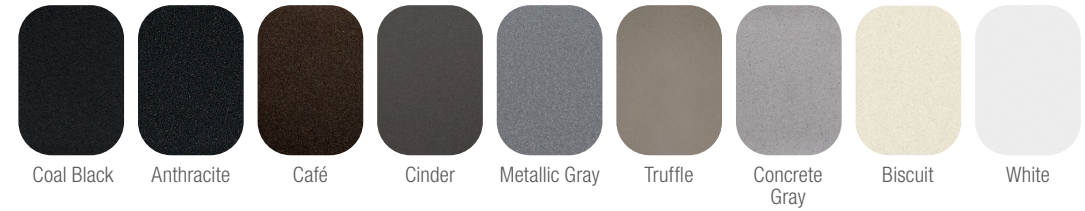

PRECIS ADA SINGLE BOWL
(25" x 18")

QUATRUS R0 MEDIUM
SINGLE BOWL ADA
(25" x 18")

STELLAR SINGLE BOWL ADA
(28" x 18")

EXTRAORDINARY FINISHES

The perfect finishing touch.

Metal Finishes

PVD Finishes

Color Finish

SILGRANIT-Look Color-Coordinated Finishes

Full Finishes

Dual Finishes

FAUCETS

Inspiring styles. European design.

Explore our wide selection of water-saving faucets in beautiful color-coordinated finishes. BLANCO kitchen faucets continuously receive international design awards and are supported by a Limited Lifetime Warranty.