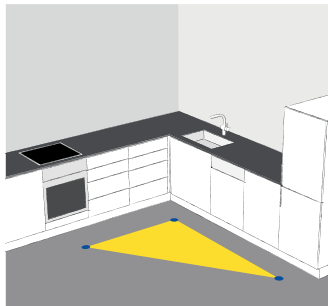

Faucet styles, features & finishes

Our high-quality faucets are easy to use and durable. Sustainably re-engineered with water saving benefits, determine what style will fit the design of your kitchen. Be sure to check critical faucet dimensions like height and reach. This will ensure there is adequate clearance above the faucet and that it's proportionate to the size of your sink.