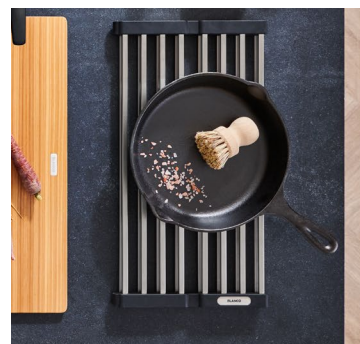

It is often the clever accessories that make everyday kitchen tasks so much more convenient and efficient. The new foldable grid is just that, a multi-purpose sink accessory designed to maximize space above the bowl. Use it as a rack for rinsing produce, drying dishes, heat protection for countertops or a practical addition to the worktop to help ease prep and fill pots. The options are limitless, making it an indispensable tool in your kitchen.

The foldable grid is made of high-quality stainless steel rods, connected by flexible, slip-proof silicon for added stability. When it is not in use, it can be folded up and stowed at the edge of the sink or in your cabinet. The foldable grid is a recommended optional accessory for a variety of sink and bowls.

(18-1/8x17-5/16")

NEW

KITCHEN SINK GRIDS

Enhance the function of your sink with custom-fitted stainless steel sink grids. Featuring protective rubber feet and side bumpers, our durable sink grids provide a convenient area for drying glassware, utensils and plates. BLANCO stainless steel sink grids are dishwasher-safe and can be safely used on any countertop surface.