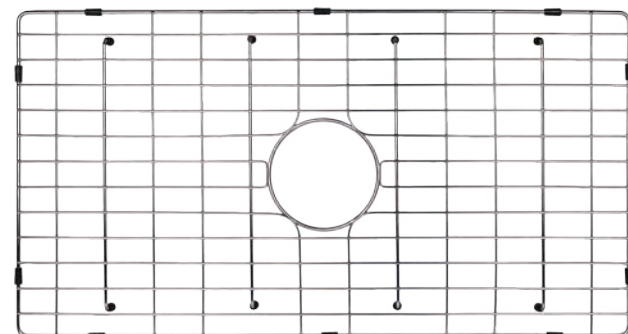

SC-NCFS-6
NCF Stone Accelerator,
6 oz.

SC-HS-4
Hot Stuff Instant Glue,
Original, 2 oz.

SC-HST-4
Super "T" Instant Glue,
Gap Filling, 2 oz.

SC-HST-4T
Special "T" Instant Glue,
Gap Filling, 2 oz.

84-0702CS
Razor Blades,
100 Pack

0911 and 0911XL
SinkIt, Large and
Xtra Large

Sink Grids

Available for most stainless steel sinks,
More grids available than shown below

VSS-101
Universal Strainer Basket,
Fits all 3 1/2" drains

VSS-RM4632
Roll Up Drying Mat